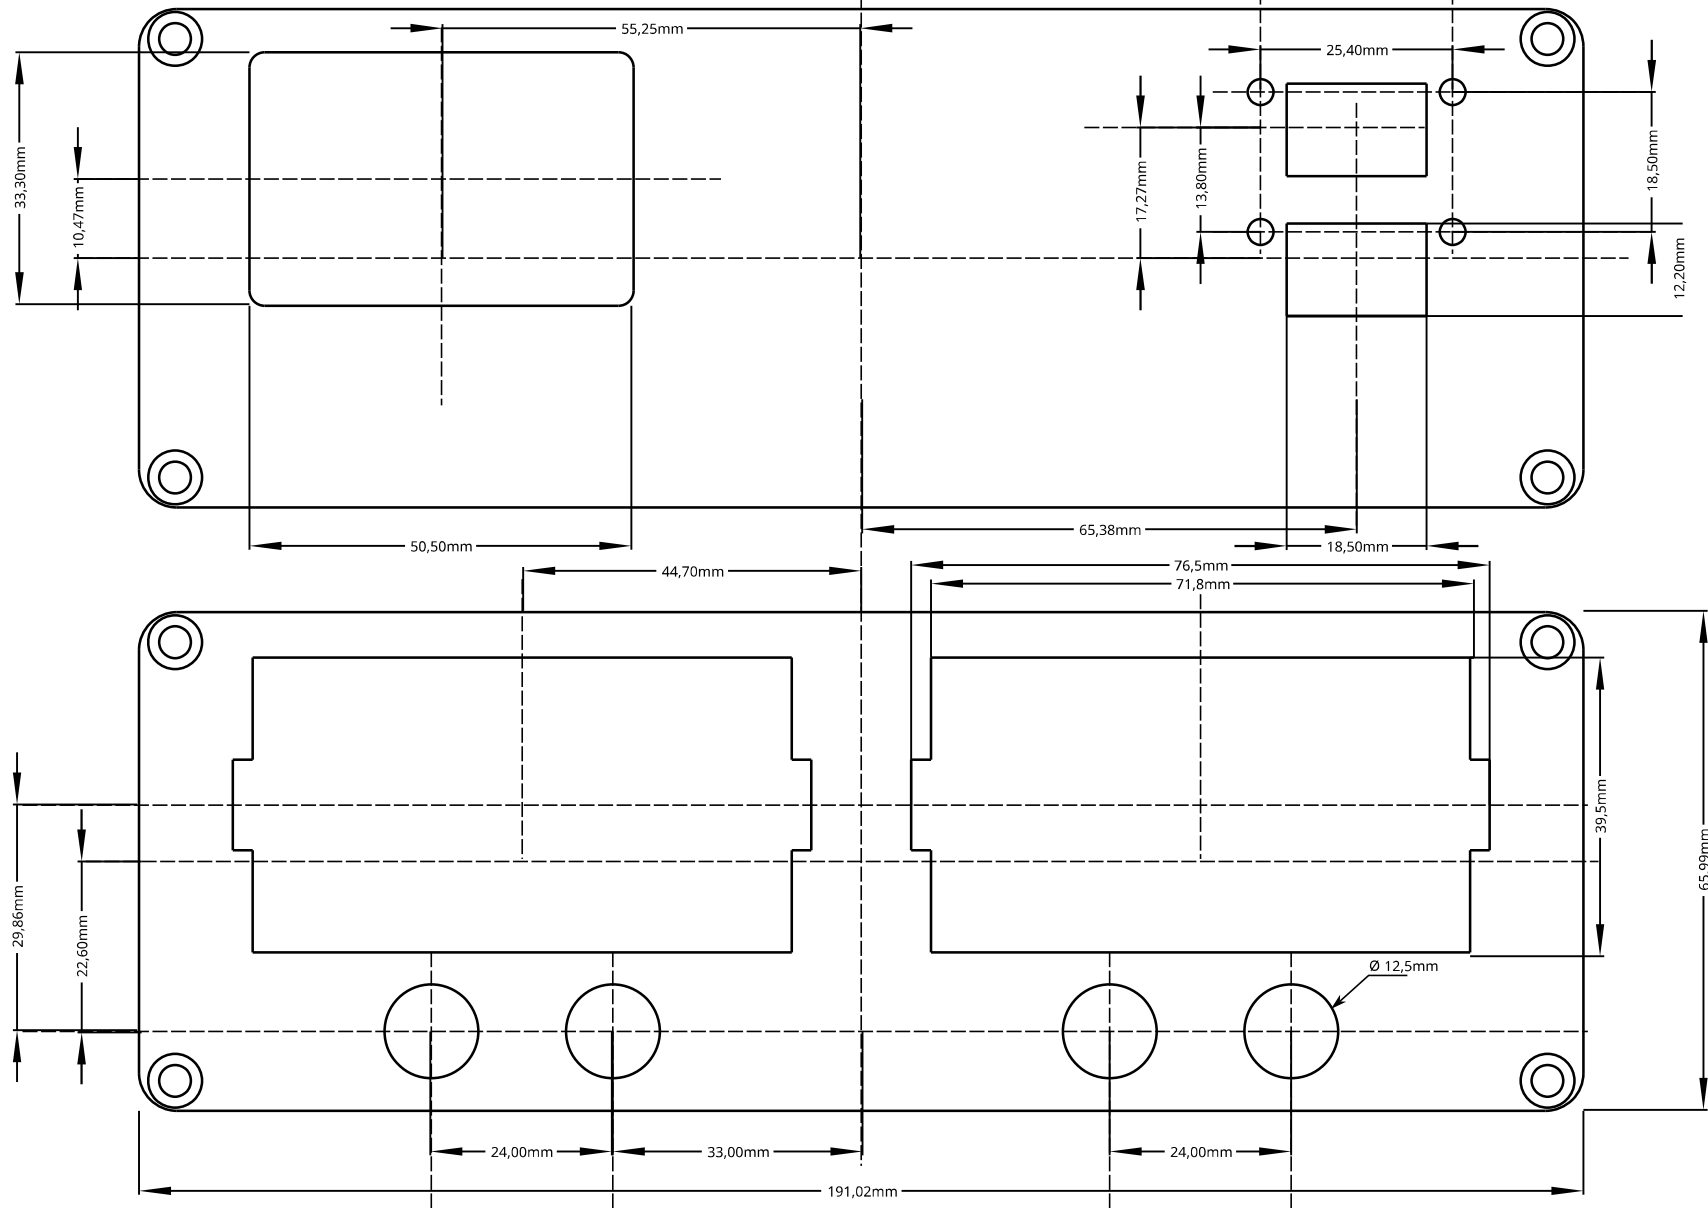

F E D C B A

4

3

2

1

4

3

2

1

	SIZE <b>A4</b>		<b>DPS Boitier Hammond1455U2201</b>	
	SCALE 1:1		DATE: 10/07/2024	Cotation DESIGNED BY: F.BLANC LAAS-CNRS

F E D C B A