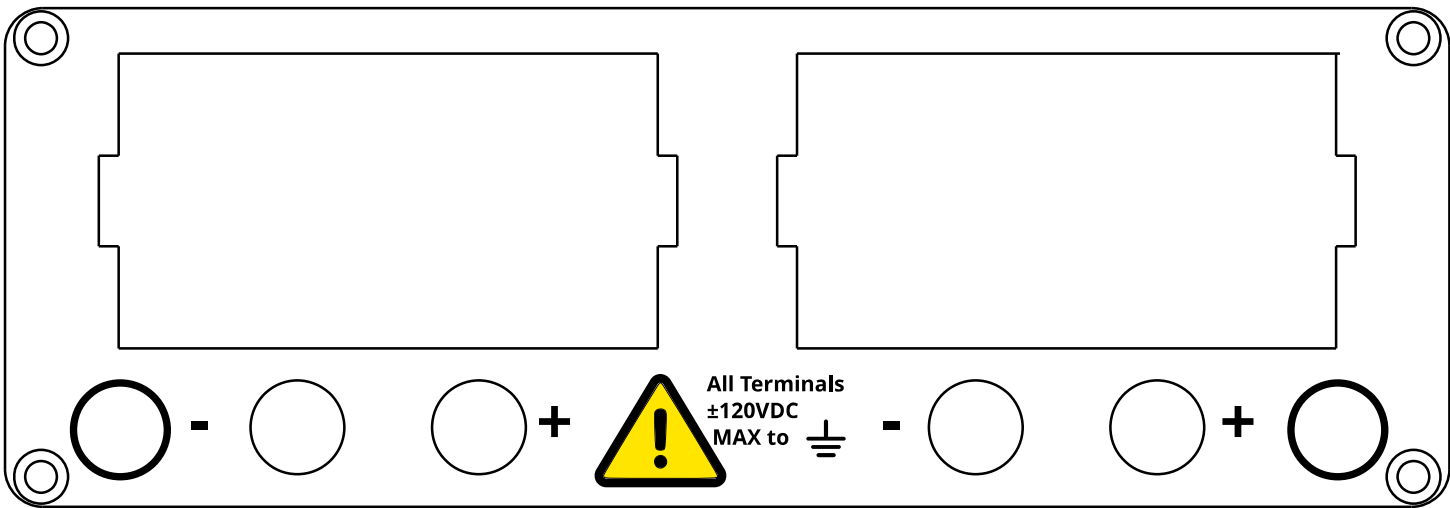

1

1

F

E

D

	SIZE A4		DPS Boitier Hammond1455U2201	
	SCALE 1:1	DATE: 10/07/2024	DESIGNED BY: F.BLANC LAAS-CNRS	SHEET 1/1

F

E

D