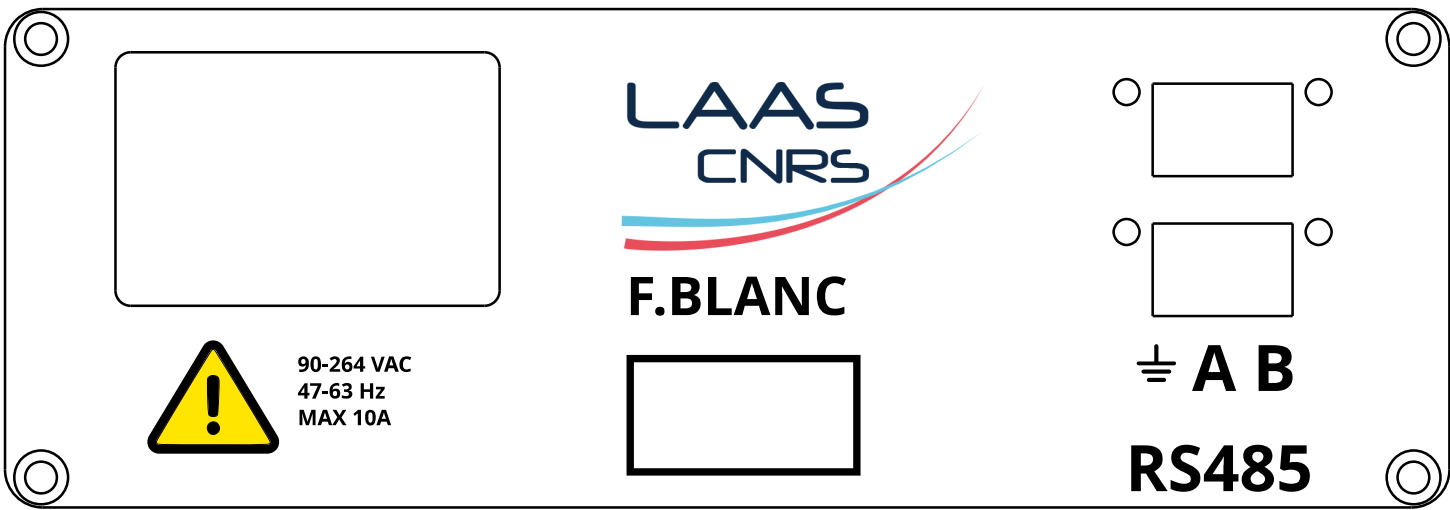

F

E

D

C

B

A

4

4

3

3

2

2